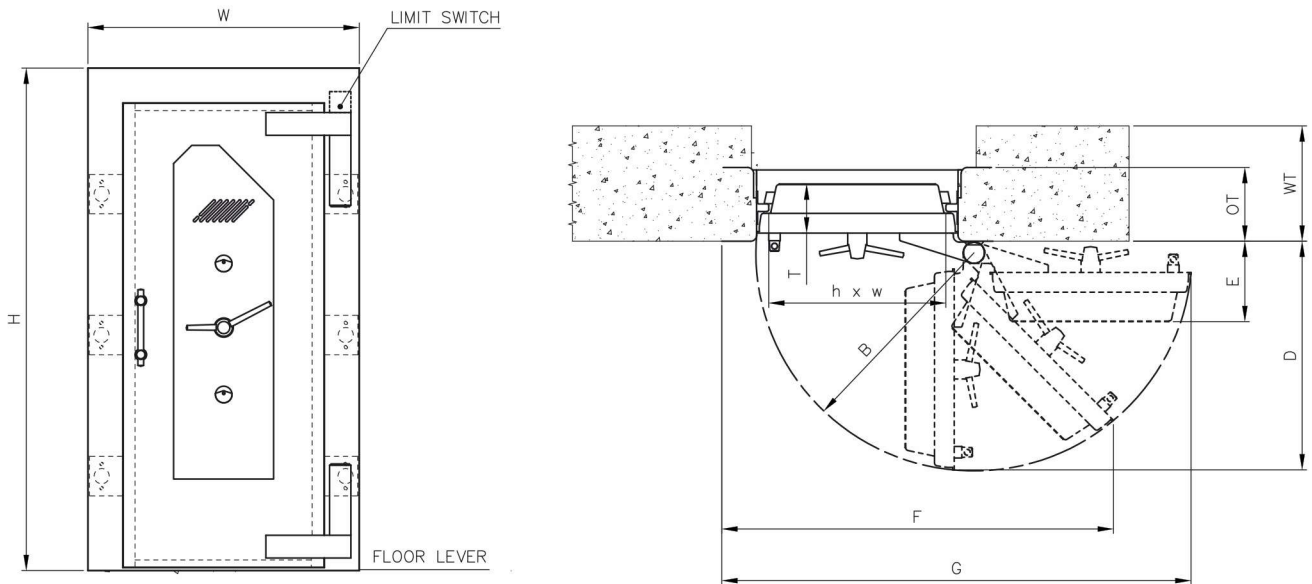

Our Godrej Defender AURUM NX Door specifically designed to fit into a typical jewellery shop offers Torch and Tool Resistance thus securing your precious valuables from these attacks.

Features

- Godrej Double Duty Barrier material provides reliable protection against burglary and fire
- Fitted with 2 dual control high precision 8-lever locks from Godrej which are protected by specially designed drill-defeat shield
- Automatic re-locking device deadlocks the door in case of explosive or mechanical attacks on the lock
- Compact structure of clear height of 5 feet specifically designed for Jewellery shops.

Specification	Nomenclature	Dimension
Overall size (cm)	H x W	165.6 x 89.4
Clear opening (cm)	h x w	148.1 x 58.4
Thickness of door with lockcase (cm)	T	16.2
Thickness of over lock & vital parts (cm)		8
Overall door thickness (cm)	OT	30
Recommended for wall thickness (cm)	WT	30.5-38
Door swing (cm)	B	72.5
Projection of door when opened at 90° (cm)	D	76
Projection of door when opened at 180° (cm)	E	26.5
Overall width of door and frame for max clear opening (cm)	F	130
Overall width of door and frame when fully opened (cm)	G	155.5
Weight (Kg.)		490